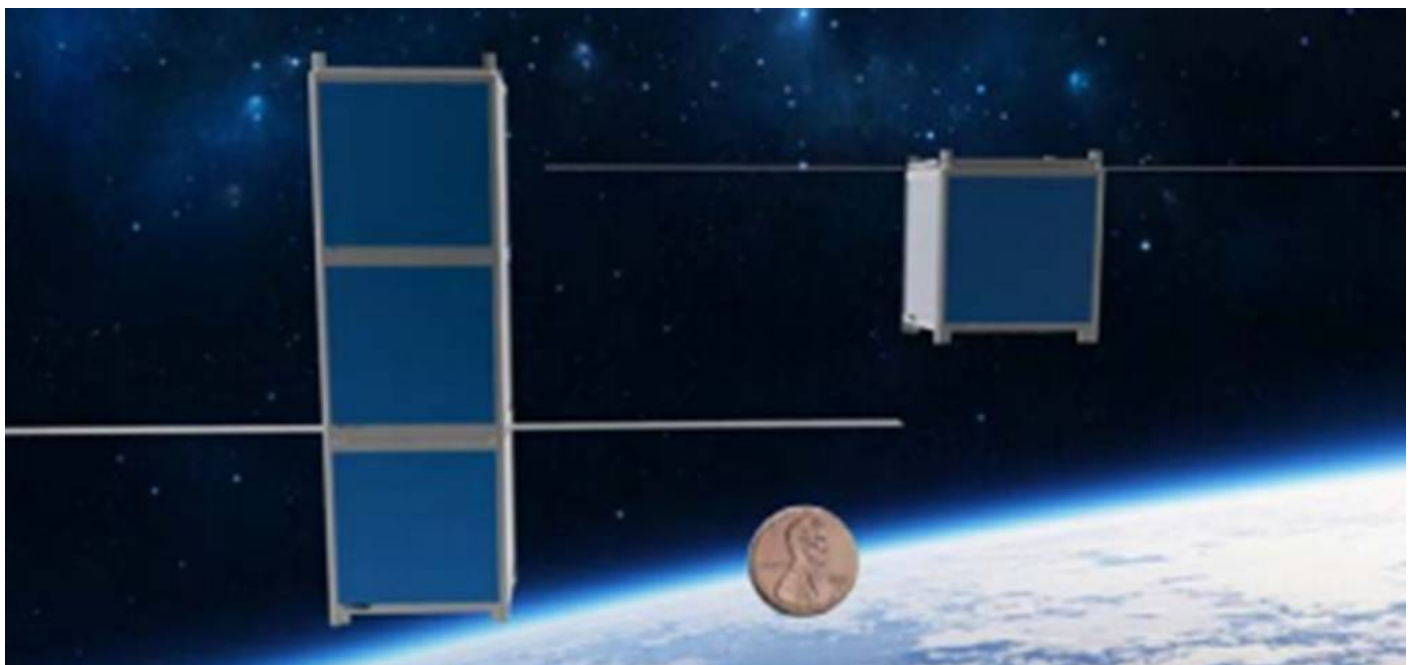

# Anyone could send experiments into space with this tiny cube

By **EMILY REYNOLDS**

08 Apr 2016

Want the best of WIRED in your inbox?

SIGN UP NOW

×

**If you've always wanted to send your own spacecraft into orbit, good news - it may now be within your reach. The [SunCube FemtoSat](#) is a tiny satellite developed at Arizona State University, and it could cut costs drastically.**

ADVERTISEMENT

Want the best of WIRED in your inbox?

SIGN UP NOW

×

"With a spacecraft this size, any university can do it, any lab can do it, any hobbyist can do it."

The cube is just 3cm by 3cm, and weighs just 35g, and the team envisage it being used as part of a "constellation of spacecraft" wherein a "swarm of them could inspect damaged spacecraft".

The team hope to send a prototype into space within the next year as part of a mission to examine how [asteroids](#) are formed.

TECHNOLOGY

SPACE

SCIENCE

SATELLITES

SHARE THIS ARTICLE

RECOMMENDED

Want the best of WIRED in your inbox?